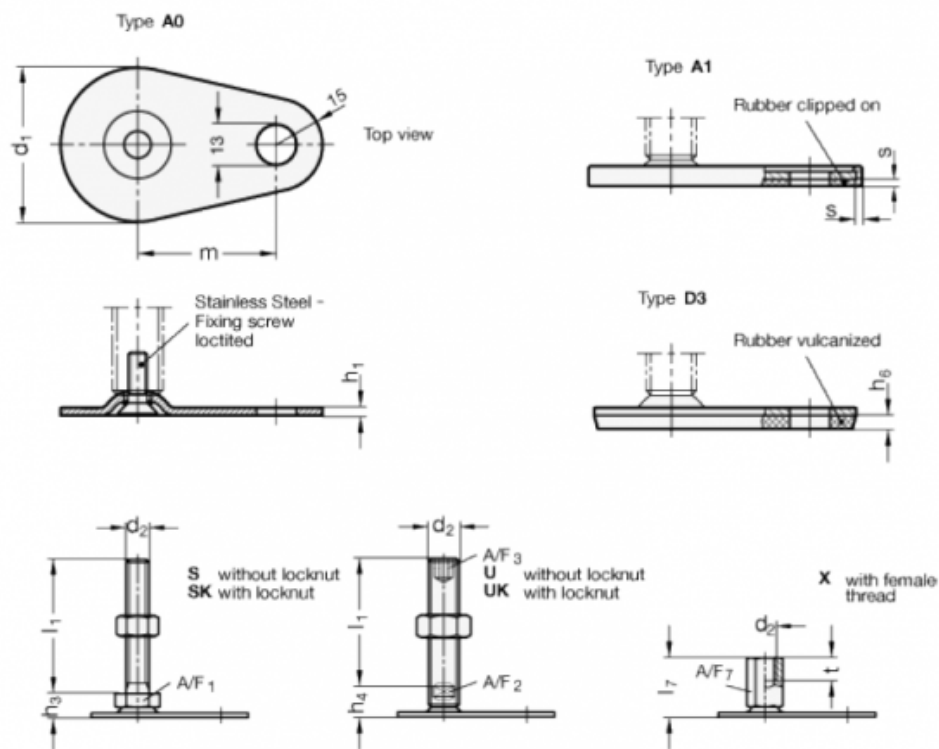

Article number: 204280M20200A0UK

Description: E+G levelling foot
GN 42-80-M20-200-A0-UK

Note: UK With nut, Hexagon socket at the top, Wrench flat at the bottom

Measures

| | |
|-----------|--------|
| A/F2 = 15 | m = 70 |
| A/F3 = 10 | s = |
| d1 = 80 | |
| d2 = M20 | |
| h1 = 3 | |
| h4 = 18 | |
| h6 = | |
| l1 = 200 | |